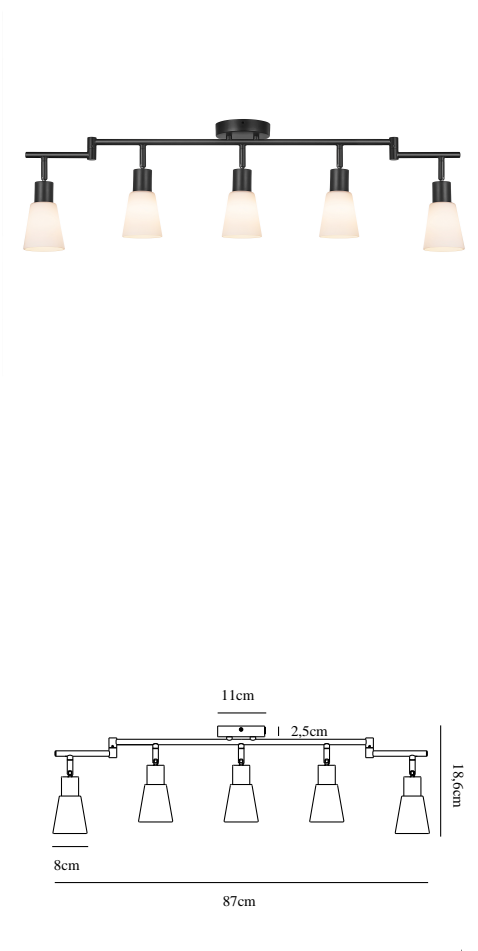

COLE 5-SPOT | SPOTS | BLACK

2112950003

nordlux®

Voltage (V): 230 Volt
IP degree if the fixture includes two types of IP degree: IP20
Maximum compatible bulb wattage (W): 40W
Class (Class I, Class II, Class III): Class 2 (Double isolated)
Lampholder type (eg, E27/E14, etc): E14

Primary material: Metal
Secondary material: Glass

Color: Black

Height (cm): 18.6
Width (cm): 87
Shade Diameter (cm): 8
Base Dimension (cm): 11
Length (cm): 24.2
Projection (cm): 24.2
Tilt Angle (°): 90
Turning Angle (°): 350

EAN: 5704924006159
TUN: 2148784
Item Number: 2112950003

Pcs Per Master Carton: 3
Sales Box Height (cm): 78
Sales Box Width(cm): 15
Sales Box Depth (cm): 12
Sales Box Volume m³ : 0.014
Net weight of the luminaire (kg): 1.506

- Minimalist and classic design • Opal glass shade
- Adjustable lamp head for a directional light • Minimalist and classic design

With a minimalist and classic design, the Cole spot series is easy to integrate into most interior designs. The matt opal glass shades ensure a soft and diffused light that can be adjusted in the direction you need.